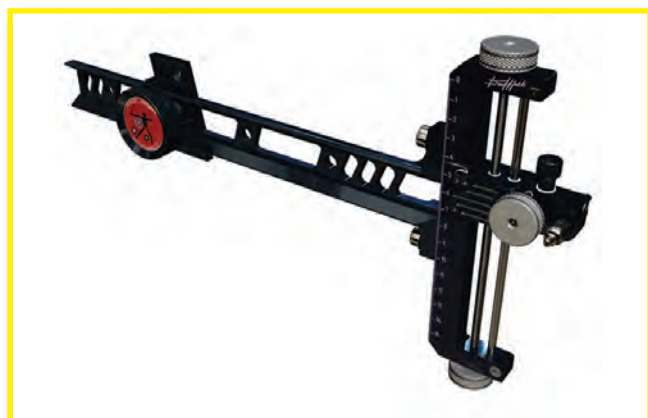

EVO SIGHT COMPOUND